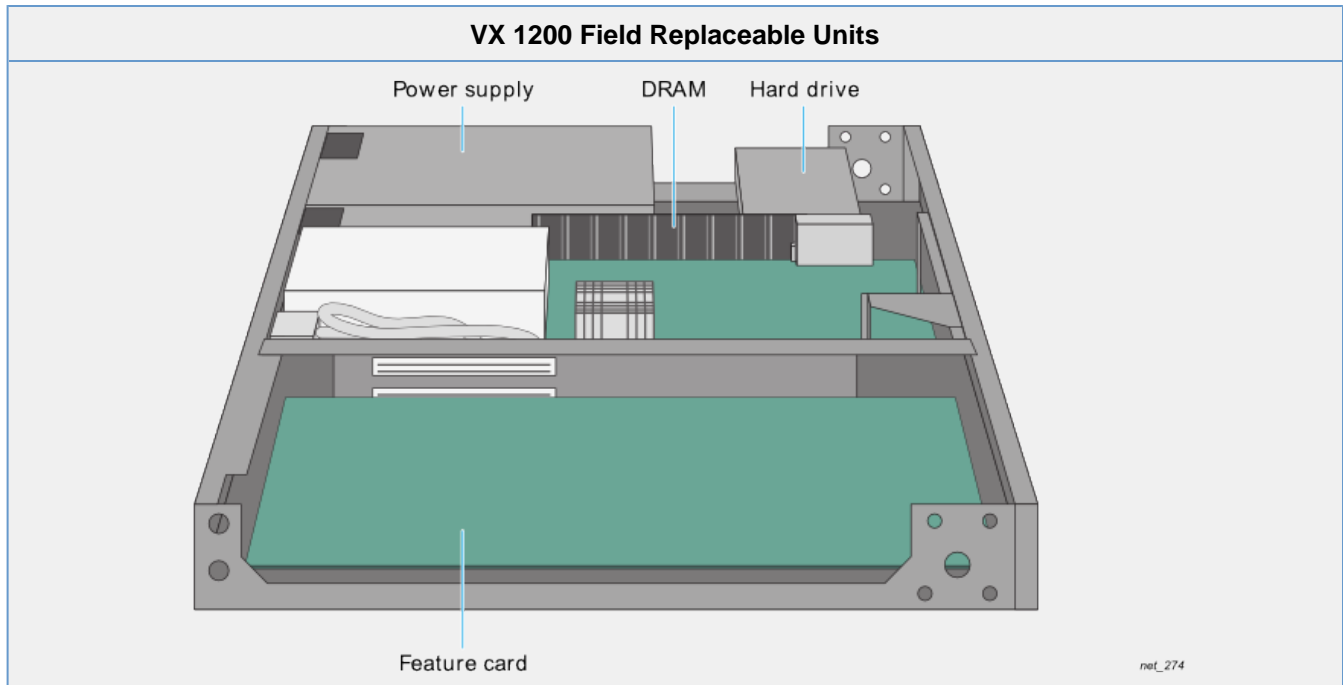

VX1200 Field Replaceable Units

In the VX1200, the feature cards are Field Replaceable Units (FRUs). The hard disk drives, power supplies, and DRAM can be replaced directly by end users unless covered by a service contract.